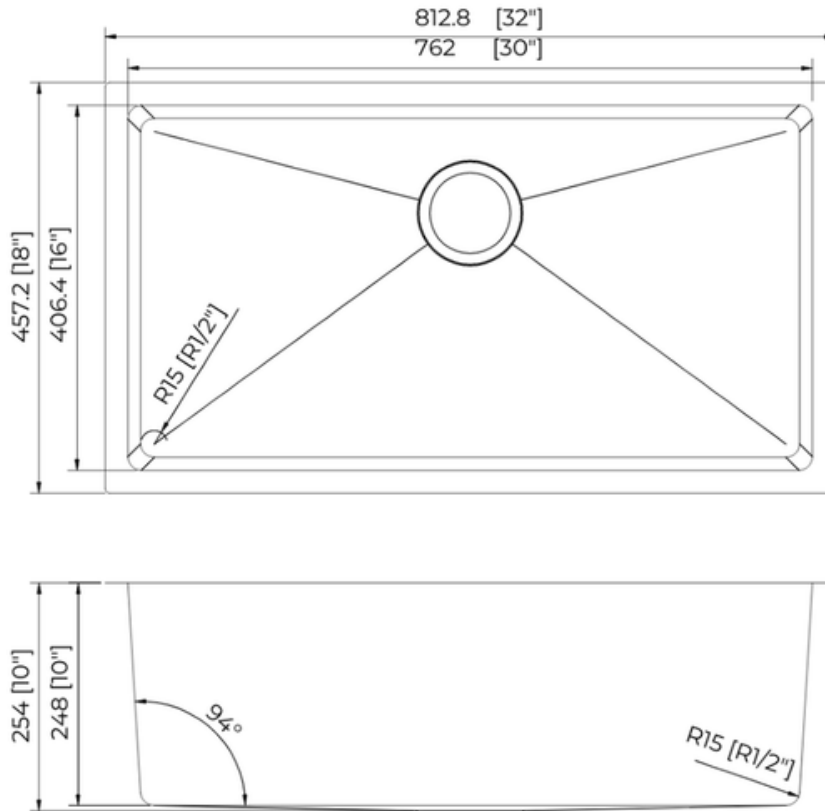

Phone: (727) 388-9895

Fax: (727) 362-1281

For the most current Specification Sheet, go to www.pelicansinks.com

PL-GMB115 R15

Gunmetal Series
Stainless Steel Sink

Technical Information

All product dimensions are nominal
Exterior Measurements: 32" x 18" x 10"
Interior Measurements: 30" x 16" x 10"
Bowl Configuration: Single